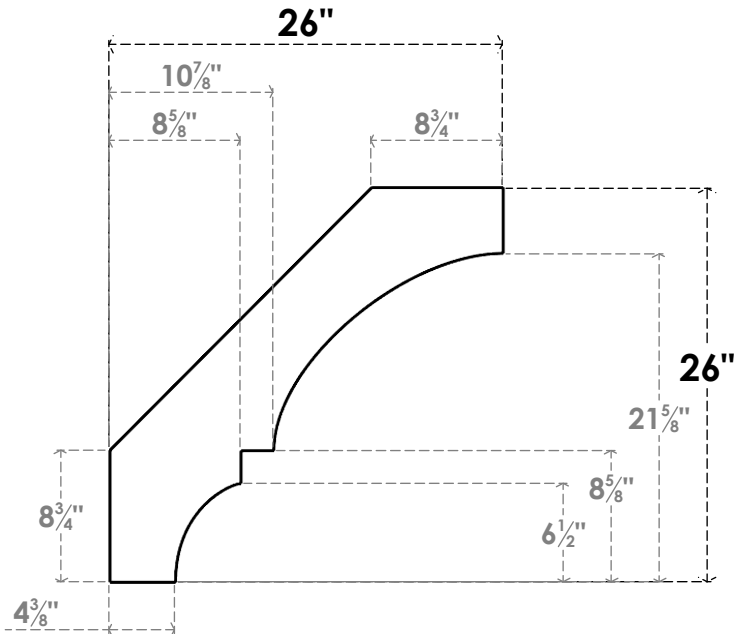

ITEM NUMBER: BRCPC035X26000X26000BOA

3 1/2"W X 26"D X 26"H BALBOA ARCHITECTURAL GRADE PVC CLOSED KNEE BRACE

SIDE PROFILE

FRONT PROFILE

ISOMETRIC

EKENA MILLWORK
2300 WEST MAIN ST.
CLARKSVILLE, TX 75426
TOLL FREE: 866-607-0453
WWW.EKENAMILLWORK.COM