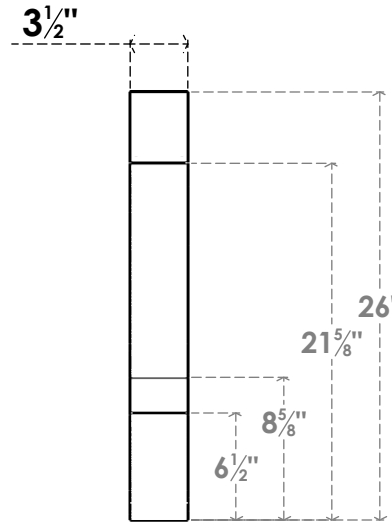

ITEM NUMBER: BRCPC035X26000X26000BOA

3 1/2"W X 26"D X 26"H BALBOA ARCHITECTURAL GRADE PVC CLOSED KNEE BRACE

SIDE PROFILE

FRONT PROFILE

ISOMETRIC

EKENA MILLWORK
2300 WEST MAIN ST.
CLARKSVILLE, TX 75426
TOLL FREE: 866-607-0453
WWW.EKENAMILLWORK.COM

NOTES

1. INSTALLATION TO BE COMPLETED IN ACCORDANCE WITH MANUFACTURER'S SPECIFICATIONS.
2. DRAWING MAY NOT BE TO SCALE
3. THIS DRAWING IS INTENDED FOR DESIGN AND PLANNING PURPOSES ONLY.
4. ALL INFORMATION CONTAINED HEREIN WAS CURRENT AT THE TIME OF DEVELOPMENT BUT MUST BE REVIEWED AND APPROVED BY THE PRODUCT MANUFACTURER TO BE CONSIDERED ACCURATE.
5. ARCHITECTURAL GRADE PVC PRODUCTS ARE MADE FROM EXPANDED CELLULAR PVC AND COME NATURALLY WHITE BUT MAY BE PAINTED